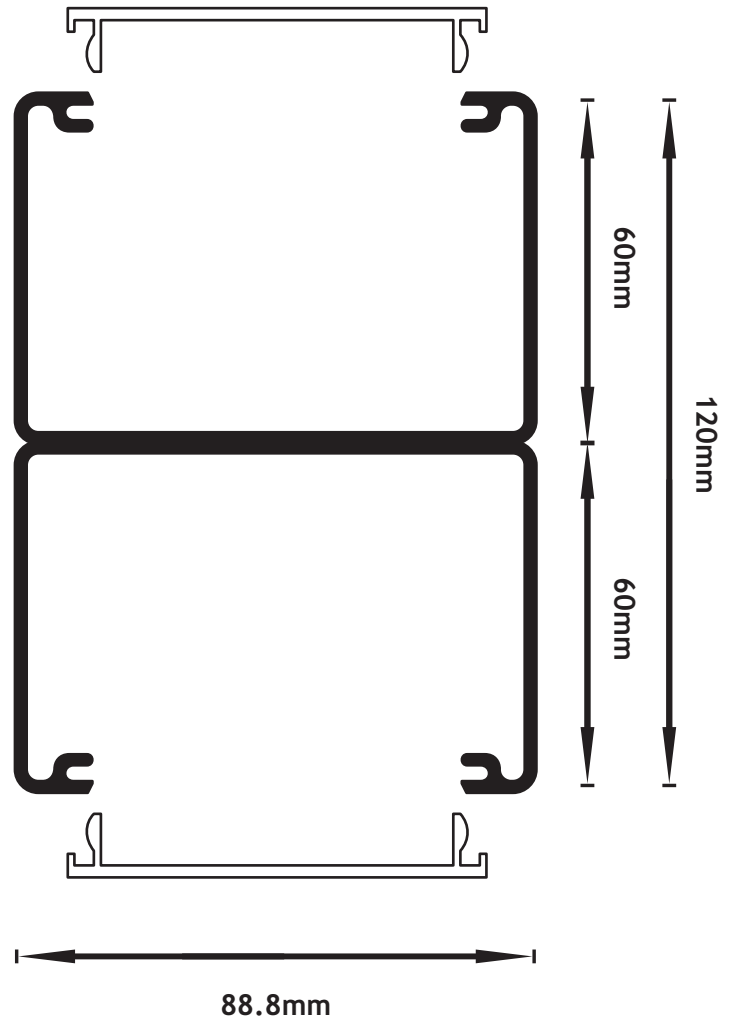

C6/120/2 COLUMN PROFILE

Column Trunking
 120.2236 - 3.1m
 120.2266 - 6.2m
 Scale: 1:1 approximate
 only

Compression Jacks
 300mm - 15.3000
 600mm - 15.6000

PVC Ceiling Flange
 120.2256

Power and Data
 Fixing Plates
 70.0040
 (Pairs)

Floor Mounting
 Brackets
 120.2456
 Supplied fixed to
 rectangular
 column profiles