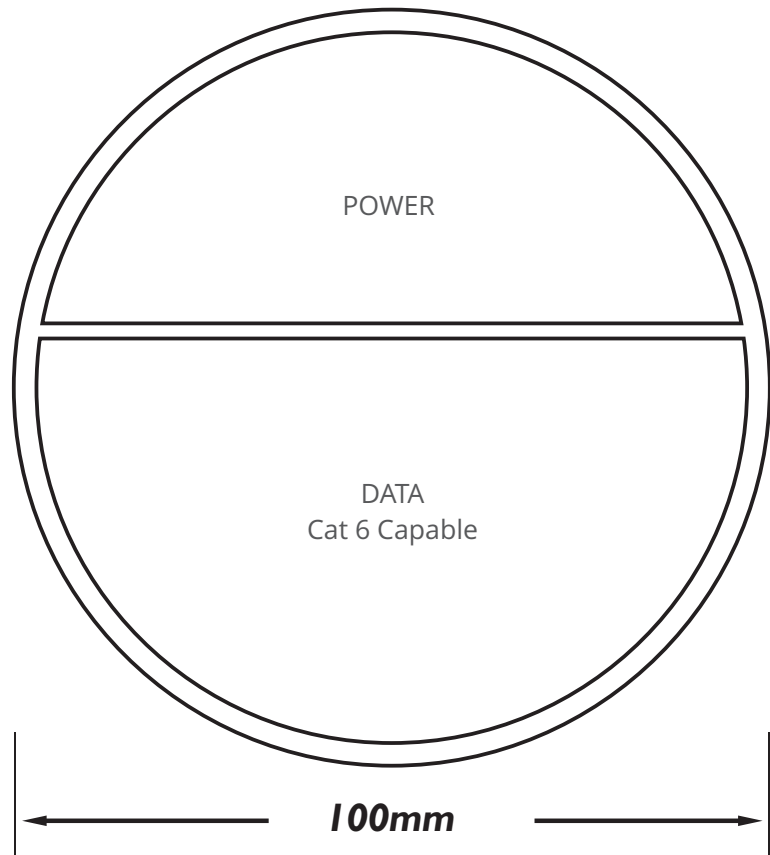

C6/100R/2 COLUMN PROFILE

Profile Length
3.1m - 100.223
6.2m - 100.226

Trunking accepts Standard Power and Data fittings.

Compression Jacks
300mm - 15.3000
600mm - 15.6000

PVC Ceiling Flange
100.0256

Power and Data
Mounting Pads
100.0116