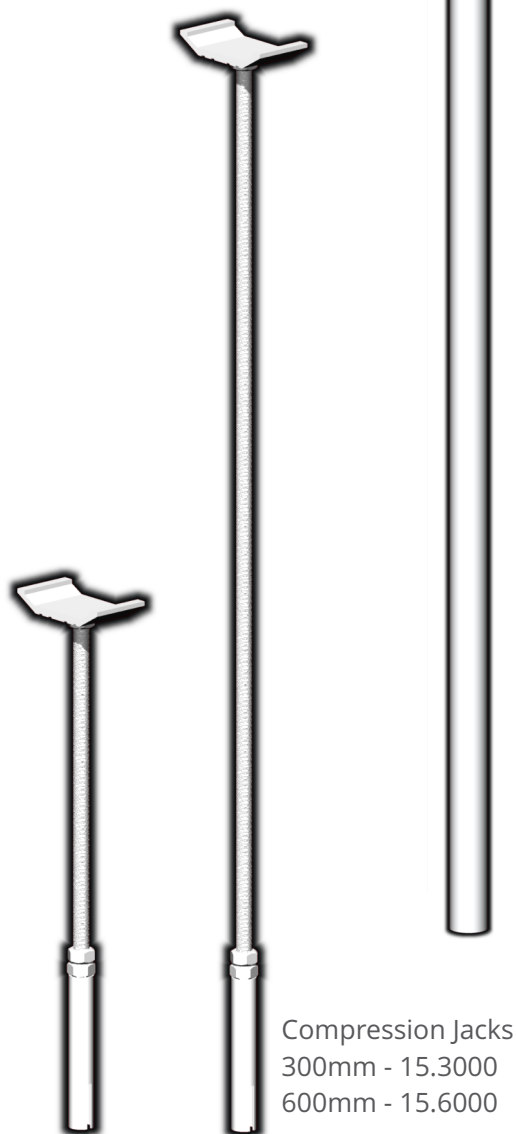

C5/64R/2 COLUMN PROFILE

Profile Lengths
3.1m - 64.2230
6.2m - 64.2260

Trunking accepts
Slimline/Worktop
Power and Data
fittings.

PVC Ceiling Flange
64.0250

Dual Data or
Single Power
Fixing Pads
64.0140

Quad Data or Dual
Power Fixing Pads
64.0120

Desk/Ceiling
Mount
64.0150

Floor Mount
64.0100