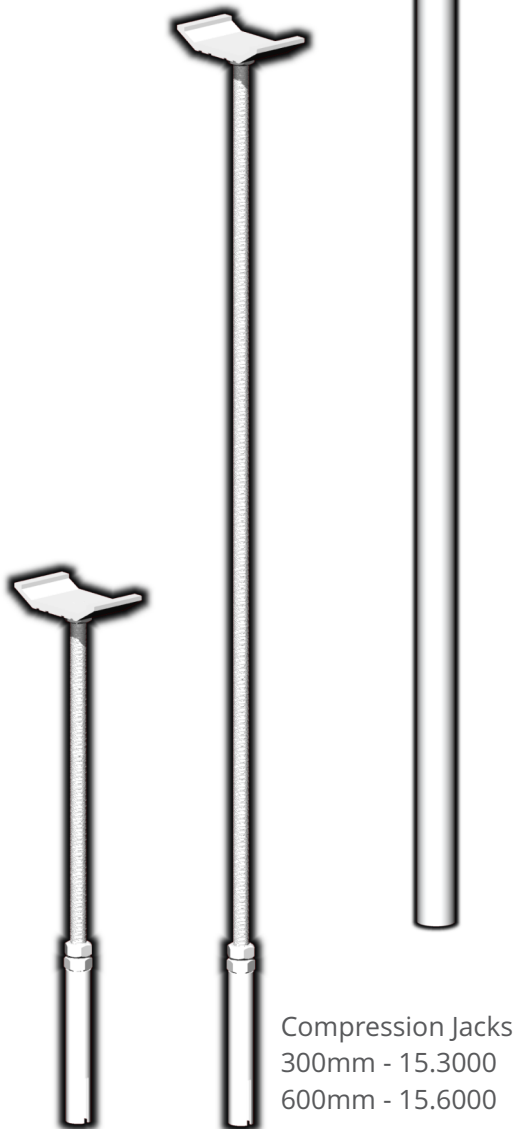

C5/64R/1 COLUMN PROFILE

Profile Lengths
3.1m - 64.1230
6.2m - 64.1260

Trunking accepts Slimline/Worktop Power and Data fittings.

Note: If used only as data trunking, the 64R/1 is Cat 6 capable.

Compression Jacks
300mm - 15.3000
600mm - 15.6000

PVC Ceiling Flange
64.0250

Dual Data or
Single Power
Fixing Pads
64.0140

Quad Data or Dual
Power Fixing Pads
64.0120

Desk/Ceiling
Mount
64.0150

Floor Mount
64.0100