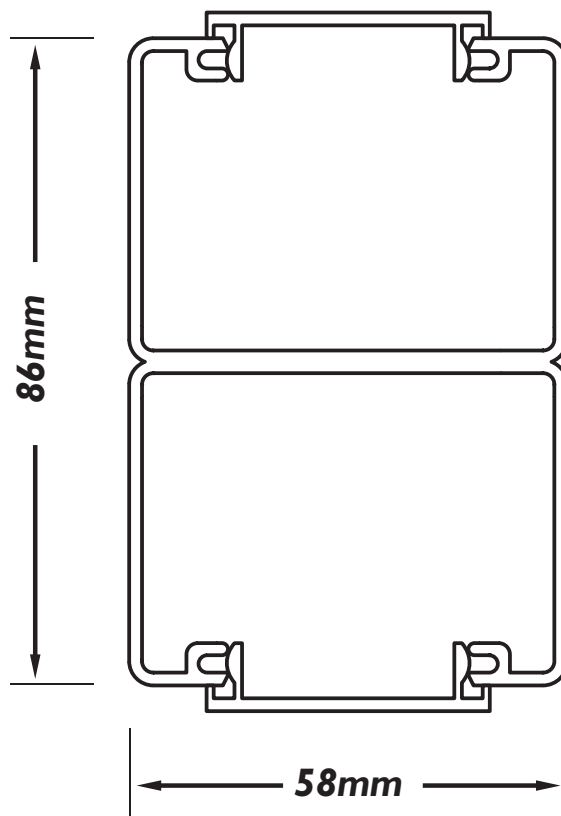

C5/60/2 COLUMN PROFILE

Profile Length
includes Covers
and Floor Mount
Brackets
3.1m - 60.2230
6.2m - 60.2260

Trunking accepts
Slimline/Worktop
Power and Data
fittings.

Compression Jacks
300mm - 15.3000
600mm - 15.6000

PVC Ceiling Flange
60.2250

Power and Data
Fixing Plates
38.0040
(Pairs)

Floor Mounting
Brackets
60.2450
Supplied fixed to
rectangular
column profiles