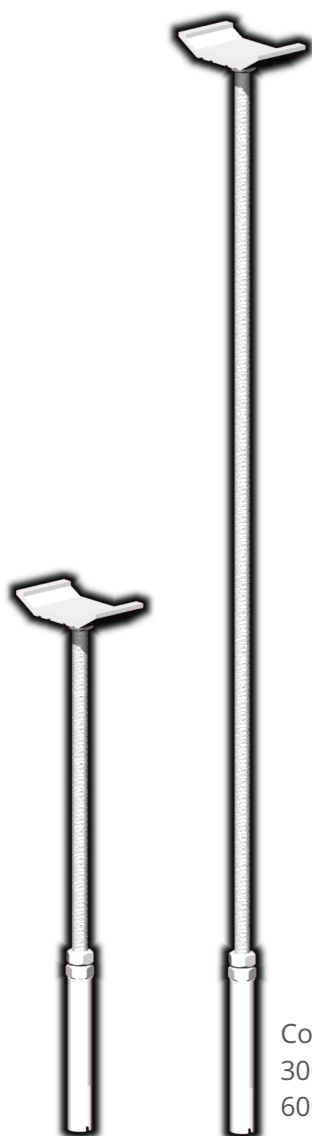

C5/60/2 COLUMN PROFILE

Profile Length
includes Covers
and Floor Mount
Brackets
3.1m - 60.2230
6.2m - 60.2260

Trunking accepts
Slimline/Worktop
Power and Data
fittings.

Compression Jacks
300mm - 15.3000
600mm - 15.6000

PVC Ceiling Flange
60.2250

Power and Data
Fixing Plates
38.0040
(Pairs)

Floor Mounting
Brackets
60.2450
Supplied fixed to
rectangular
column profiles