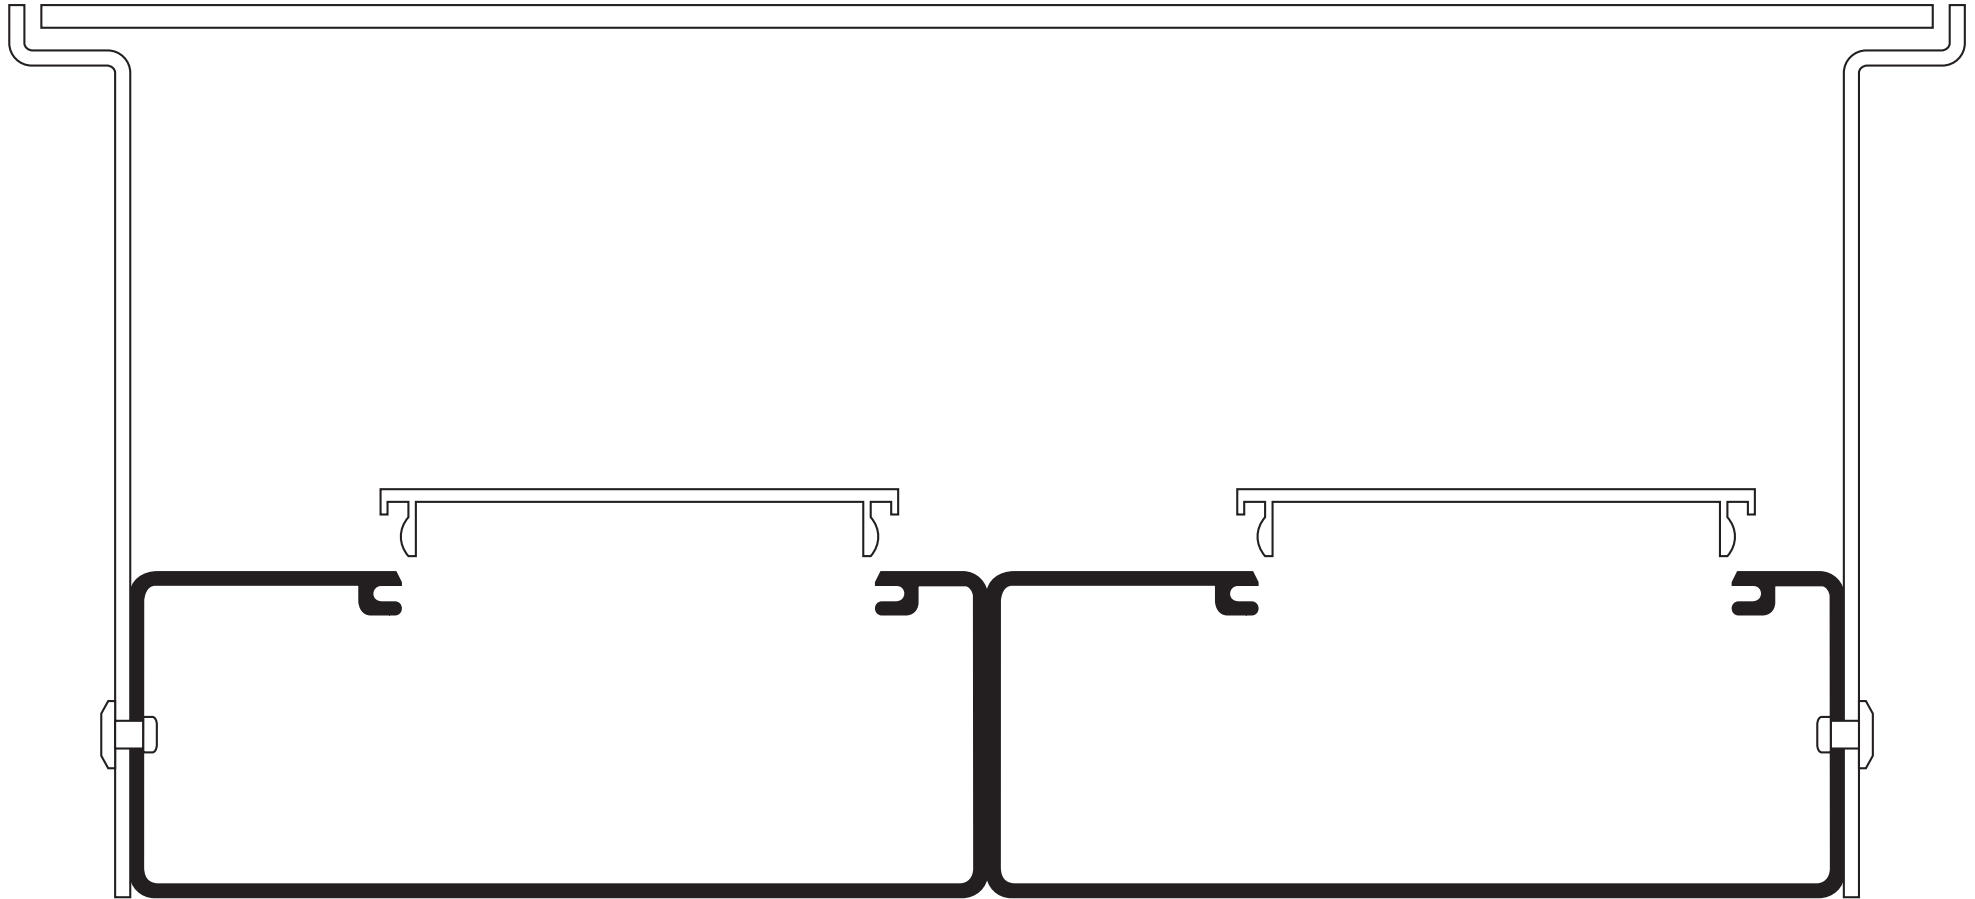

Title: Floor Channel Cat5/64/115/2
Configuration: Deep Twin
ID Key: 64.8220
Scale: Approximate Only
Date: 24/6/2011
Drawn: NWC

Approximate Scale: 1:1

50mm