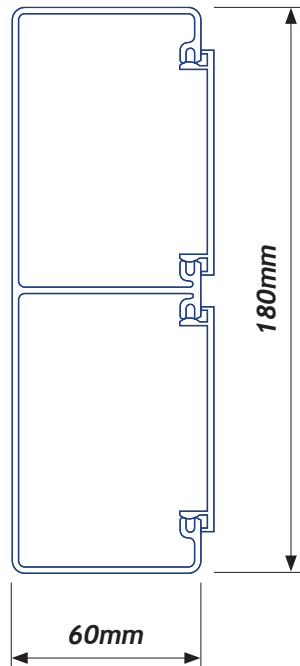

CAT 6 180/2

PROFILE LENGTHS	PART No.
3.0 metre	CAT 6 180.2136
6.0 metre	CAT 6 180.2166
Includes covers	

ACCESSORIES*

ENDCAPS	PART No.
90 Endcap	CAT 6 180.0626
45 Endcap-Left / Right	CAT 6 180.2606

TEE JUNCTION	PART No.
Tee Junction - data left	CAT 6 180.2506
Tee Junction - data right	CAT 6 180.2516

CORNERS	PART No.
Internal Corner	CAT 6 180.2306
External Corner*	CAT 6 180.2316
*Covers Included	

FIXING PLATES	PART No.
70mm Large Outlet PAIR	70.0040

FLAT BEND	PART No.
Flat Bend	CAT 6 180.2406
Covers Included	

COLUMN SURROUNDS	PART No.
Surround 2 Corner	CAT 6 180.1926
Surround 3 Corner	CAT 6 180.1946
Surround 4 Corner	CAT 6 180.1946

JOINER	PART No.
Joiner PAIR	CAT 6 10.0106

0800 828 914

15 Patiki Road, Avondale, Auckland, NZ