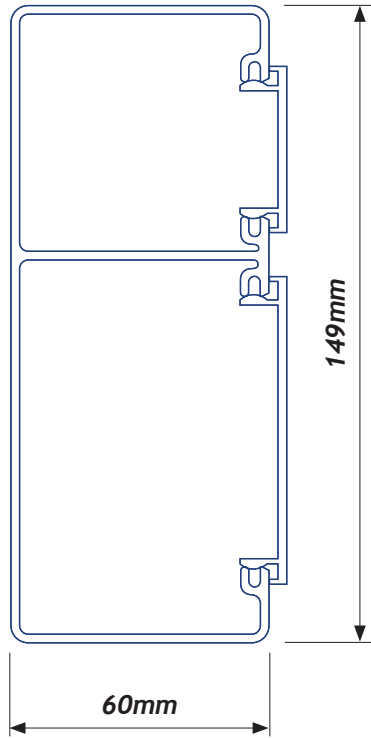

# CAT 6 150/2

PROFILE LENGTHS	PART No.
3.0 metre	CAT 6 150.2136
6.0 metre	CAT 6 150.2156
Includes covers	

## ACCESSORIES\*

ENDCAPS	PART No.
90 Endcap	CAT 6 150.0626
45 Endcap-Left	CAT 6 150.2606
45 Endcap Right	CAT 6 150.2616

TEE JUNCTION	PART No.
Tee Junction - data left	CAT 6 150.2506
Tee Junction - data right	CAT 6 150.2516

CORNERS	PART No.
Internal Corner	CAT 6 150.2306
External Corner*	CAT 6 150.2316
*Covers Included	

FIXING PLATES	PART No.
38mm Small Outlet PAIR	38.0040
70mm Large Outlet PAIR	70.0040

FLAT BEND	PART No.
Flat Bend Internal	CAT 6 150.2406
Flat Bend External	CAT 6 150.2416
Covers Included	

\*IMAGES ARE NOT TO SCALE / PROPORTION