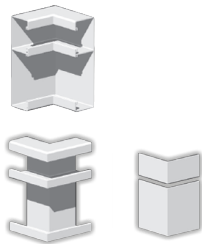

# CAT 6 150/2

PROFILE LENGTHS	PART No.
3.0 metre	CAT 6 150.2136
6.0 metre	CAT 6 150.2156
Includes covers	

## ACCESSORIES\*

ENDCAPS	PART No.
90 Endcap	CAT 6 150.0626
45 Endcap-Left	CAT 6 150.2606
45 Endcap Right	CAT 6 150.2616

TEE JUNCTION	PART No.
Tee Junction - data left	CAT 6 150.2506
Tee Junction - data right	CAT 6 150.2516

CORNERS	PART No.
Internal Corner	CAT 6 150.2306
External Corner*	CAT 6 150.2316
*Covers Included	

FIXING PLATES	PART No.
38mm Small Outlet PAIR	38.0040
70mm Large Outlet PAIR	70.0040

FLAT BEND	PART No.
Flat Bend Internal	CAT 6 150.2406
Flat Bend External	CAT 6 150.2416
Covers Included	