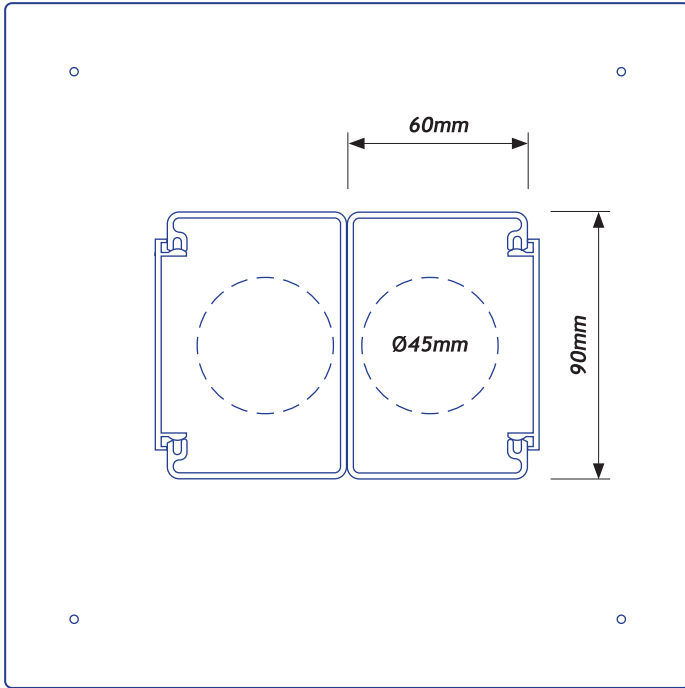

CAT 6 120/2 DOUBLE CHANNEL PEDESTAL

Varying pedestal height options available, 120 / 240 / 360mm ... (120mm modules). Contact Interserv to discuss your needs.

ACCESSORY

FIXING PLATES	PART No.
70mm Large Outlet PAIR	70.0040