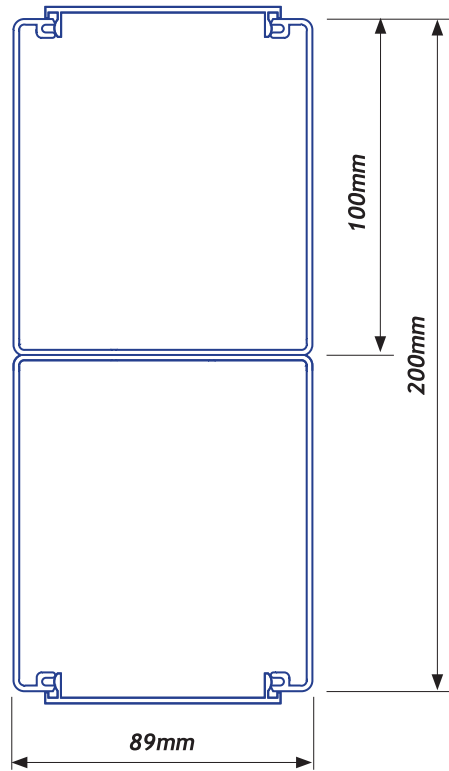

CAT 6A 200/2 COLUMN PROFILE

† Bespoke column height options available. Refer to our Extended Columns section. Contact Interserv to discuss your particular needs.

PROFILE LENGTHS	PART No.
3.1 metre	CAT 6A 200.2236
6.2 metre	CAT 6A 200.2266
Includes covers + floor mount	

ACCESSORIES*

FLOOR MOUNT	PART No.
Floor Mounting Bracket	10.0090

COMPRESSION JACKS	PART No.
300mm	15.3000
600mm	15.6000

FIXING PLATES	PART No.
70mm Large Outlet PAIR	70.0040

FINISHING FLANGE	PART No.
PVC Ceiling Flange	200.2256

*IMAGES ARE NOT TO SCALE / PROPORTION