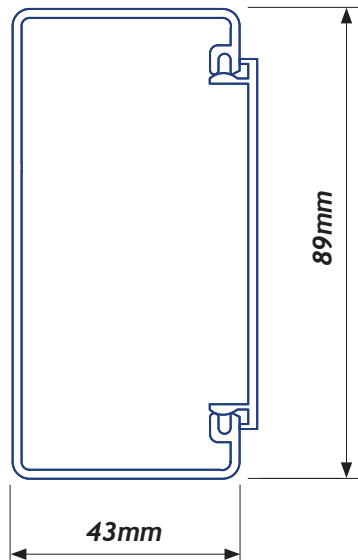

CAT 5 90/1

PROFILE LENGTHS	PART No.
3.1 metre	CAT 5 90.1130
6.2 metre	CAT 5 90.1160
Includes covers	

ACCESSORIES*

ENDCAPS	PART No.
90 Endcap	CAT 5 90.0620
45 Endcap-Left / Right	CAT 5 90.1600

TEE JUNCTION	PART No.
Tee Junction	CAT 5 90.1500

CORNERS	PART No.
Internal Corner	CAT 5 90.1300
External Corner*	CAT 5 90.1310
*Cover Included	

FIXING PLATES	PART No.
70mm Large Outlet PAIR	70.0040

FLAT BEND	PART No.
Flat Bend	CAT 5 90.1400
Cover Included	

COLUMN SURROUNDS	PART No.
Surround 2 Corner	CAT 5 90.1920
Surround 3 Corner	CAT 5 90.1930
Surround 4 Corner	CAT 5 90.1940

JOINER	PART No.
Joiner PAIR	CAT 5 10.0100

0800 828 914

15 Patiki Road, Avondale, Auckland, NZ

*IMAGES ARE NOT TO SCALE / PROPORTION