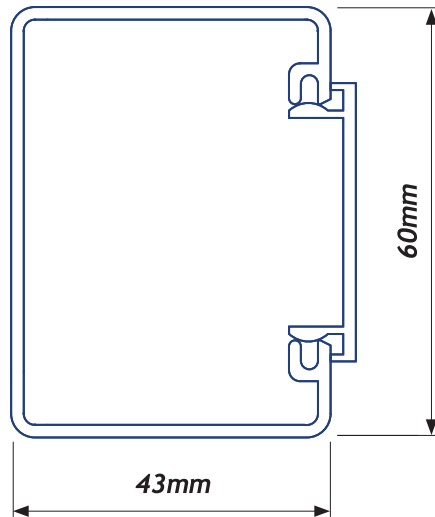

CAT 5 60/1

PROFILE LENGTHS	PART No.
3.1 metre	CAT 5 60.1130
6.2 metre	CAT 5 60.1160
Includes covers	

ACCESSORIES*

ENDCAPS	PART No.
90 Endcap	CAT 5 60.0620
45 Endcap-Left	CAT 5 60.0600
45 Endcap-Right	CAT 5 60.0600

CORNERS	PART No.
Internal Corner	CAT 5 60.1300
External Corner*	CAT 5 60.1310
*Cover Included	

FLAT BEND	PART No.
Flat Bend	CAT 5 60.1400
Cover Included	

TEE JUNCTION	PART No.
Tee Junction	CAT 5 60.1500

JOINER	PART No.
Joiner Specific PAIR	CAT 5 10.0100

FIXING PLATES	PART No.
38mm Small Outlet PAIR	38.0040

COLUMN SURROUNDS	PART No.
Surround 2 Corner	CAT 5 60.1920
Surround 3 Corner	CAT 5 60.1930
Surround 4 Corner	CAT 5 60.1940