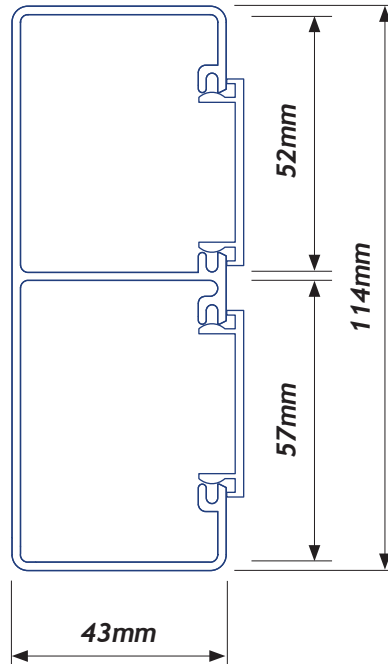

CAT 5 115/2

PROFILE LENGTHS	PART No.
3.0 metre	CAT 5 115.2130
6.0 metre	CAT 5 115.2160
Includes covers	

ACCESSORIES*

ENDCAPS	PART No.
90 Endcap	CAT 5 115.0620
45 Endcap Left	CAT 5 115.2600
45 Endcap Right	CAT 5 115.2610

TEE JUNCTION	PART No.
Tee Junction - data left	CAT 5 115.2500
Tee Junction - data right	CAT 5 115.2510

CORNERS	PART No.
Internal Corner	CAT 5 115.2300
External Corner*	CAT 5 115.2310
*Covers Included	

FIXING PLATES	PART No.
38mm Small Outlet PAIR	38.0040

FLAT BEND	PART No.
Flat Bend Internal	CAT 5 115.2400
Flat Bend External	CAT 5 115.2410
Covers Included	

COLUMN SURROUNDS	PART No.
Surround 2 Corner	CAT 5 115.1920
Surround 3 Corner	CAT 5 115.1940
Surround 4 Corner	CAT 5 115.1940

JOINER	PART No.
Joiner PAIR	CAT 5 10.0100

0800 828 914

15 Patiki Road, Avondale, Auckland, NZ

*IMAGES ARE NOT TO SCALE / PROPORTION