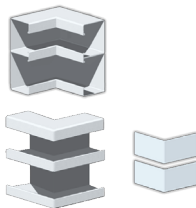

CAT 5 115/2

PROFILE LENGTHS	PART No.
3.0 metre	CAT 5 115.2130
6.0 metre	CAT 5 115.2160
Includes covers	

ACCESSORIES*

ENDCAPS	PART No.
90 Endcap	CAT 5 115.0620
45 Endcap Left	CAT 5 115.2600
45 Endcap Right	CAT 5 115.2610

TEE JUNCTION	PART No.
Tee Junction - data left	CAT 5 115.2500
Tee Junction - data right	CAT 5 115.2510

CORNERS	PART No.
Internal Corner	CAT 5 115.2300
External Corner*	CAT 5 115.2310
*Covers Included	

FIXING PLATES	PART No.
38mm Small Outlet PAIR	38.0040

FLAT BEND	PART No.
Flat Bend Internal	CAT 5 115.2400
Flat Bend External	CAT 5 115.2410
Covers Included	

COLUMN SURROUNDS	PART No.
Surround 2 Corner	CAT 5 115.1920
Surround 3 Corner	CAT 5 115.1940
Surround 4 Corner	CAT 5 115.1940