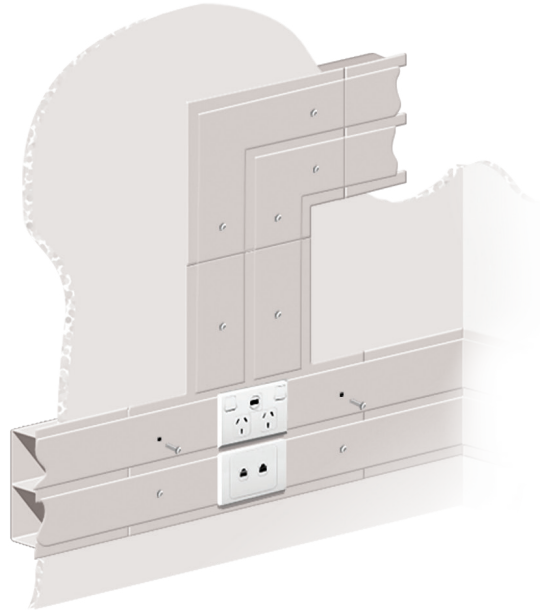

# CAT 6 DOUBLE CHANNEL RECESSED - SECURE LIDS

**CAT 6 156/2**  
Recessed

Refer to individual datasheets for further profile and accessories information.

## FASTENINGS

Security puzzle screws available.  
Fastenings can be colour matched.

## FIXING PLATES PART No.

70mm Large Outlet PAIR    70.0040

† Available in 3m and 6m lengths.  
Bespoke length options are available.  
3 fastenings per length, 150mm from the ends and in the centre.  
Contact Interserv to discuss your particular needs.