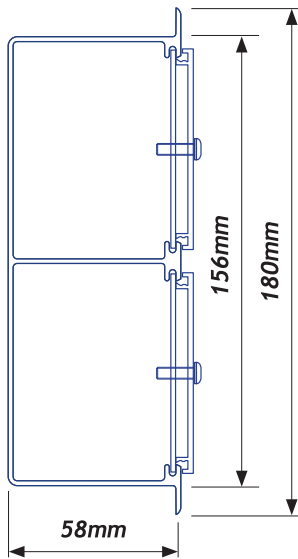

# CAT 6 DOUBLE CHANNEL RECESSED - SECURE LIDS

**CAT 6 156/2**  
Recessed

Refer to individual datasheets for further profile and accessories information.

## FIXING PLATES PART No.

70mm Large Outlet PAIR    70.0040

† Available in 3m and 6m lengths.  
Bespoke length options are available.  
3 fastenings per length, 150mm from the ends and in the centre.  
Contact Interserv to discuss your particular needs.