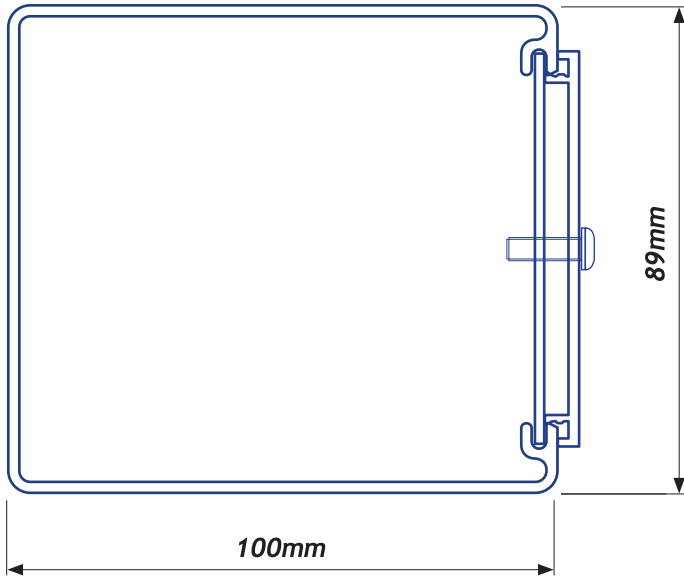

CAT 6A SINGLE CHANNEL SECURE LIDS

CAT 6A 90/1

Refer to individual datasheets for further profile and accessories information.

FASTENINGS

Security puzzle screws available.
 Fastenings can be colour matched.

FIXING PLATES

PART No.

70mm Large Outlet PAIR 70.0040

† Available in 3.1m and 6.2m lengths.
 Bespoke length options are available.
 3 fastenings per length, 150mm from the ends and in the centre.
 Contact Interserv to discuss your particular needs.