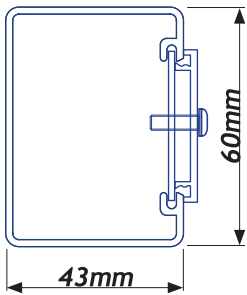

CAT 5 SINGLE CHANNEL SECURE LIDS

CAT 5 60/1

CAT 5 90/1

CAT 5 115/1

CAT 5 64/115/1

Refer to individual datasheets for further profile and accessories information.

FASTENINGS

Security puzzle screws available.
Fastenings can be colour matched.

FIXING PLATES

PART No.

38mm Small Outlet PAIR	38.0040
70mm Large Outlet PAIR	70.0040
84mm Jumbo Outlet PAIR	84.0040

† Available in 3.1m and 6.2m lengths.
Bespoke length options are available.
3 fastenings per length, 150mm from the ends and in the centre.
Contact Interserv to discuss your particular needs.