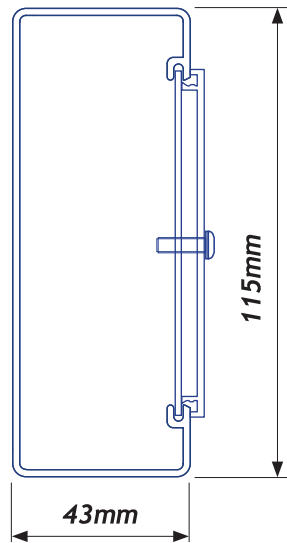

CAT 5 SINGLE CHANNEL SECURE LIDS

CAT 5 60/1

CAT 5 90/1

CAT 5 115/1

CAT 5 64/115/1

Refer to individual datasheets for further profile and accessories information.

FASTENINGS

Security puzzle screws available.
Fastenings can be colour matched.

FIXING PLATES

PART No.

38mm Small Outlet PAIR	38.0040
70mm Large Outlet PAIR	70.0040
84mm Jumbo Outlet PAIR	84.0040

† Available in 3.1m and 6.2m lengths.
Bespoke length options are available.
3 fastenings per length, 150mm from the ends and in the centre.
Contact Interserv to discuss your particular needs.