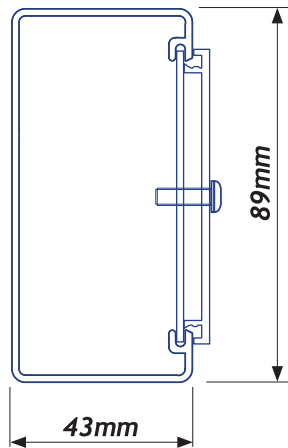

CAT 5 SINGLE CHANNEL SECURE LIDS

CAT 5 60/1

CAT 5 90/1

CAT 5 115/1

CAT 5 64/115/1

Refer to individual datasheets for further profile and accessories information.

FASTENINGS

Security puzzle screws available.
Fastenings can be colour matched.

FIXING PLATES

PART No.

38mm Small Outlet PAIR	38.0040
70mm Large Outlet PAIR	70.0040
84mm Jumbo Outlet PAIR	84.0040

† Available in 3.1m and 6.2m lengths.
Bespoke length options are available.
3 fastenings per length, 150mm from the ends and in the centre.
Contact Interserv to discuss your particular needs.