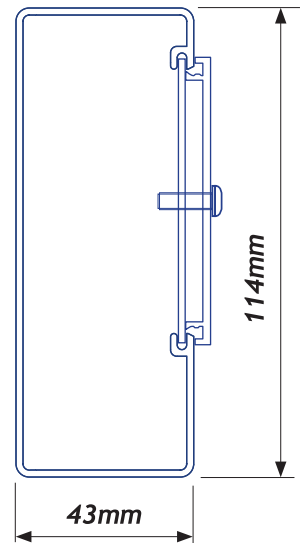

CAT 5 SINGLE CHANNEL SECURE LIDS

CAT 5 60/1

CAT 5 90/1

CAT 5 115/1

CAT 5 64/115/1

Refer to individual datasheets for further profile and accessories information.

FASTENINGS

Security puzzle screws available.
Fastenings can be colour matched.

FIXING PLATES

PART No.

38mm Small Outlet PAIR	38.0040
70mm Large Outlet PAIR	70.0040
84mm Jumbo Outlet PAIR	84.0040

† Available in 3.1m and 6.2m lengths.
Bespoke length options are available.
3 fastenings per length, 150mm from the ends and in the centre.
Contact Interserv to discuss your particular needs.